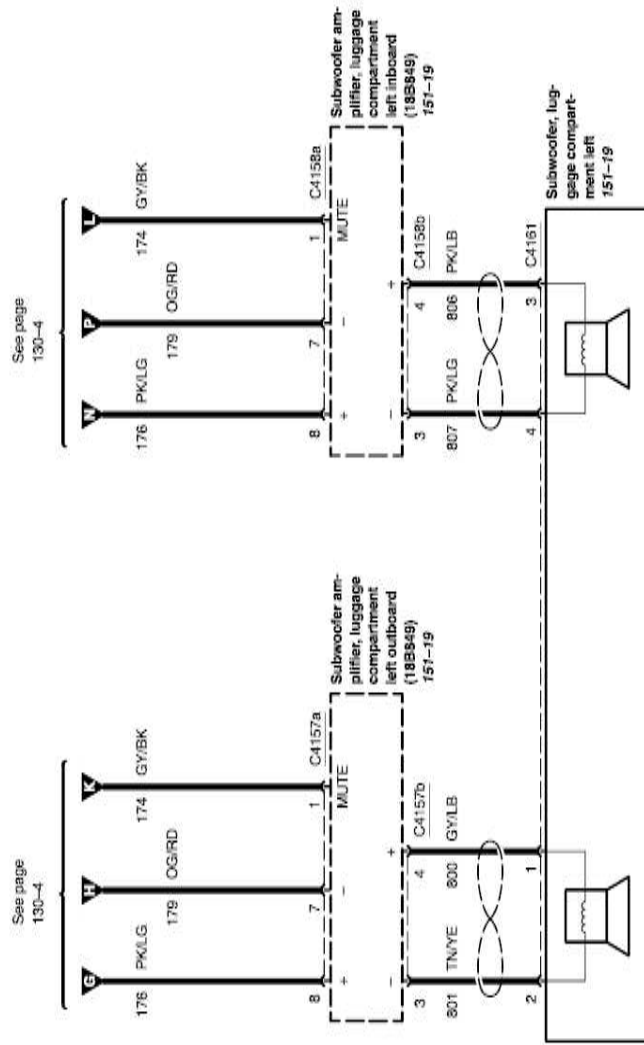

Shaker 1000

130-5 Audio System

Mach 1000

Mustang '05